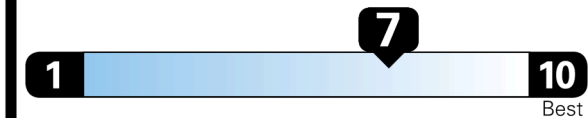

The Small Crossover with a Big Personality

EPA DOT Fuel Economy and Environment

Gasoline Vehicle

Fuel Economy
30 MPG
combined city/hwy
3.3 gallons per 100 miles

Small SUVs range from 18 to 37 MPG. The best vehicle rates 136 MPGe.

28 city
32 highway

You save $750
in fuel costs over 5 years compared to the average new vehicle.

Annual fuel cost $1,200

Fuel Economy & Greenhouse Gas Rating (tailpipe only)